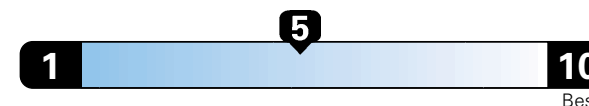

Annual fuel cost
\$1,900

Fuel Economy & Greenhouse Gas Rating (tailpipe only)

Smog Rating (tailpipe only)

This vehicle emits 348 grams CO2 per mile. The best emits 0 grams per mile (tailpipe only). Producing and distributing fuel also creates emissions; learn more at fuelconomy.gov.