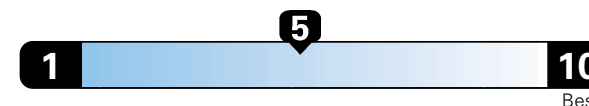

This vehicle emits 364 grams CO2 per mile. The best emits 0 grams per mile (tailpipe only). Producing and distributing fuel also creates emissions; learn more at fuel economy.gov.

Actual results will vary for many reasons, including driving conditions and how you drive and maintain your vehicle. The average new vehicle gets 27 MPG and cost $7,500 to fuel over 5 years. Cost estimates are based on 15,000 miles per year at $3.25 per gallon. MPGe is miles per gasoline gallon equivalent. Vehicle emissions are a significant cause of climate change and smog.

fuel economy.gov

Calculate personalized estimates and compare vehicles